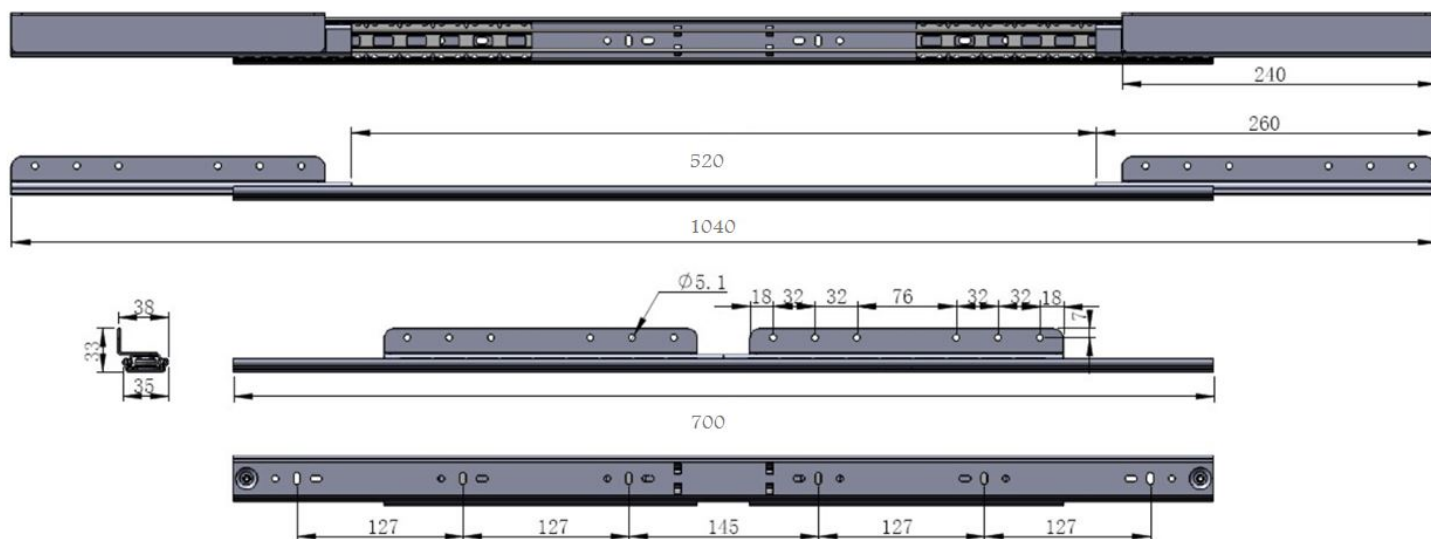

PRODUCT SHEET

Description:

Synchron Slide S 700/520, Opening 520mm, Wing 240mm, Total Open Length:1040mm, Closed Length:700mm, Load Capacity, 60 Kg. Profile Height:35mm, Mounting Height:38mm, Steel, Thickness 1,5mm

Item number:

24.03.546-1

Units	Box	Carton	HS Code	Barcode
Pair			8302420090	 5704866469814

SISO A/S

Mileparken 11
DK-2740 Skovlunde
Denmark
VAT: DK 24786013

Phone +45 45 830 900

www.siso.dk
siso@siso.dk

Danske Bank
Nytorv Branch
Copenhagen
SWIFT: DABADKKK

Account no.
4180 3112 112936
IBAN Account
DK7230003112112936